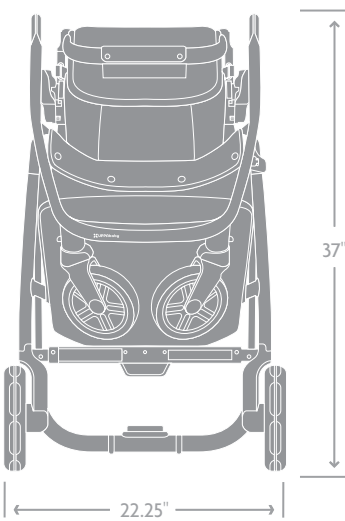

Seat: 6.5 lbs

True Weight (includes canopy, wheels, and basket)  
Frame + Seat: 21.5 lbs

Frame: 15 lbs