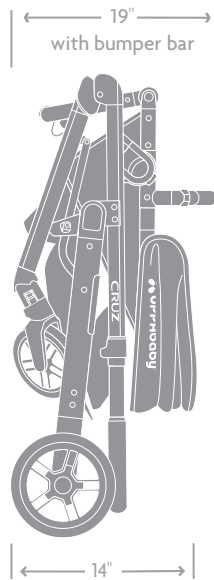

Seat: 6.5 lbs

True Weight (includes canopy, wheels, and basket)  
Frame + Seat: 21.5 lbs

Frame: 15 lbs