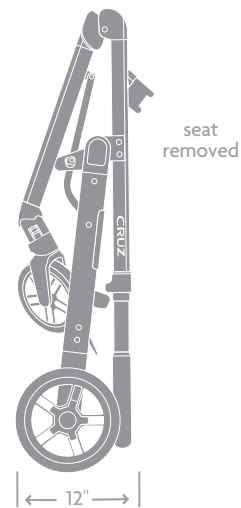

Seat: 6.5 lbs

True Weight (includes canopy, wheels, and basket)  
Frame + Seat: 21.5 lbs

Frame: 15 lbs