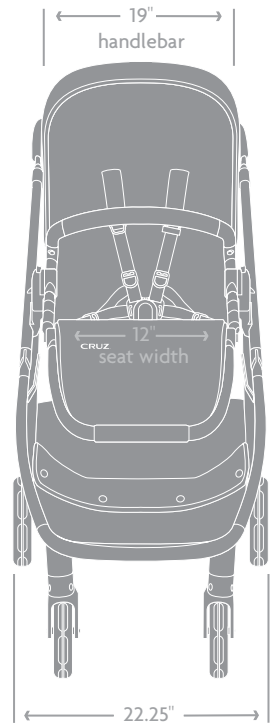

Seat: 6.5 lbs

True Weight (includes canopy, wheels, and basket)  
Frame + Seat: 21.5 lbs

Frame: 15 lbs