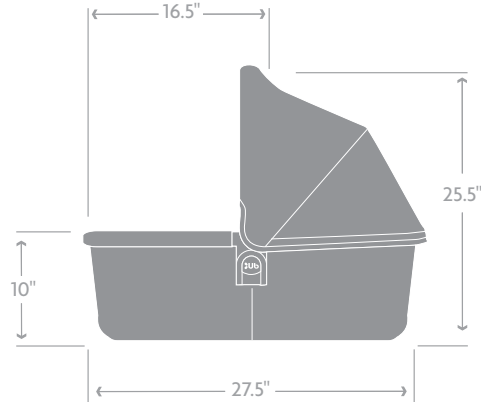

Bassinet: 8.4 lbs

True Weight (includes canopy, wheels, and basket)
Frame + Seat: 27.5 lbs

Frame: 20 lbs