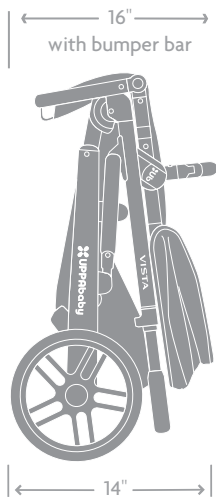

Bassinet: 8.4 lbs

True Weight (includes canopy, wheels, and basket)
Frame + Seat: 27.5 lbs

Frame: 20 lbs