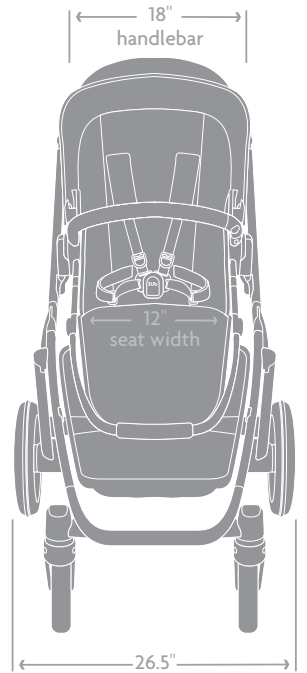

Bassinet: 8.4 lbs

True Weight (includes canopy, wheels, and basket)
Frame + Seat: 27.5 lbs

Frame: 20 lbs