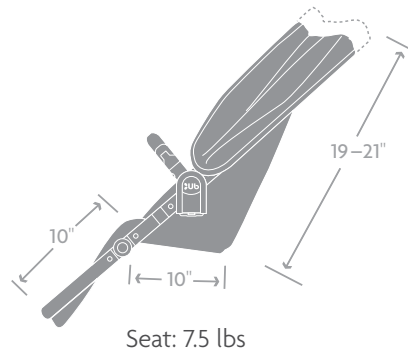

Bassinet: 8.4 lbs

True Weight (includes canopy, wheels, and basket)
Frame + Seat: 27.5 lbs

Frame: 20 lbs