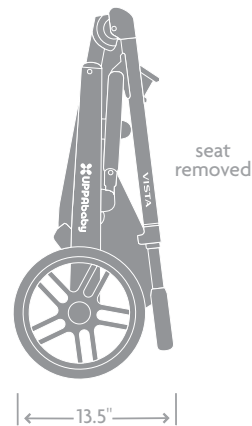

Bassinet: 8.4 lbs

True Weight (includes canopy, wheels, and basket)
Frame + Seat: 27.5 lbs

Frame: 20 lbs