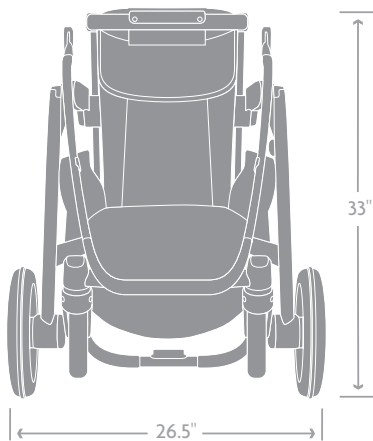

Bassinet: 8.4 lbs

True Weight (includes canopy, wheels, and basket)
Frame + Seat: 27.5 lbs

Frame: 20 lbs