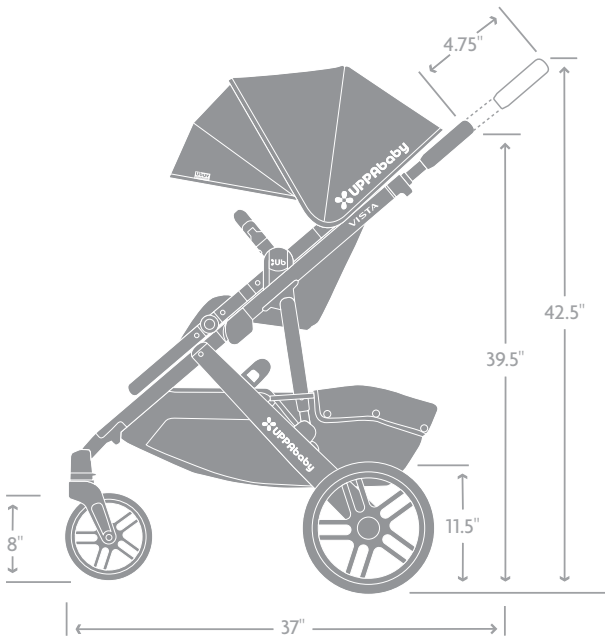

Bassinet: 8.4 lbs

True Weight (includes canopy, wheels, and basket)
Frame + Seat: 27.5 lbs

Frame: 20 lbs