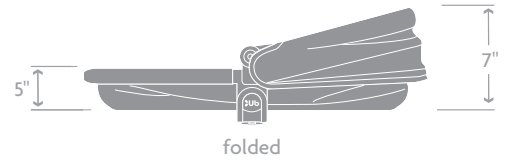

Bassinet: 8.4 lbs

True Weight (includes canopy, wheels, and basket)
Frame + Seat: 27.5 lbs

Frame: 20 lbs